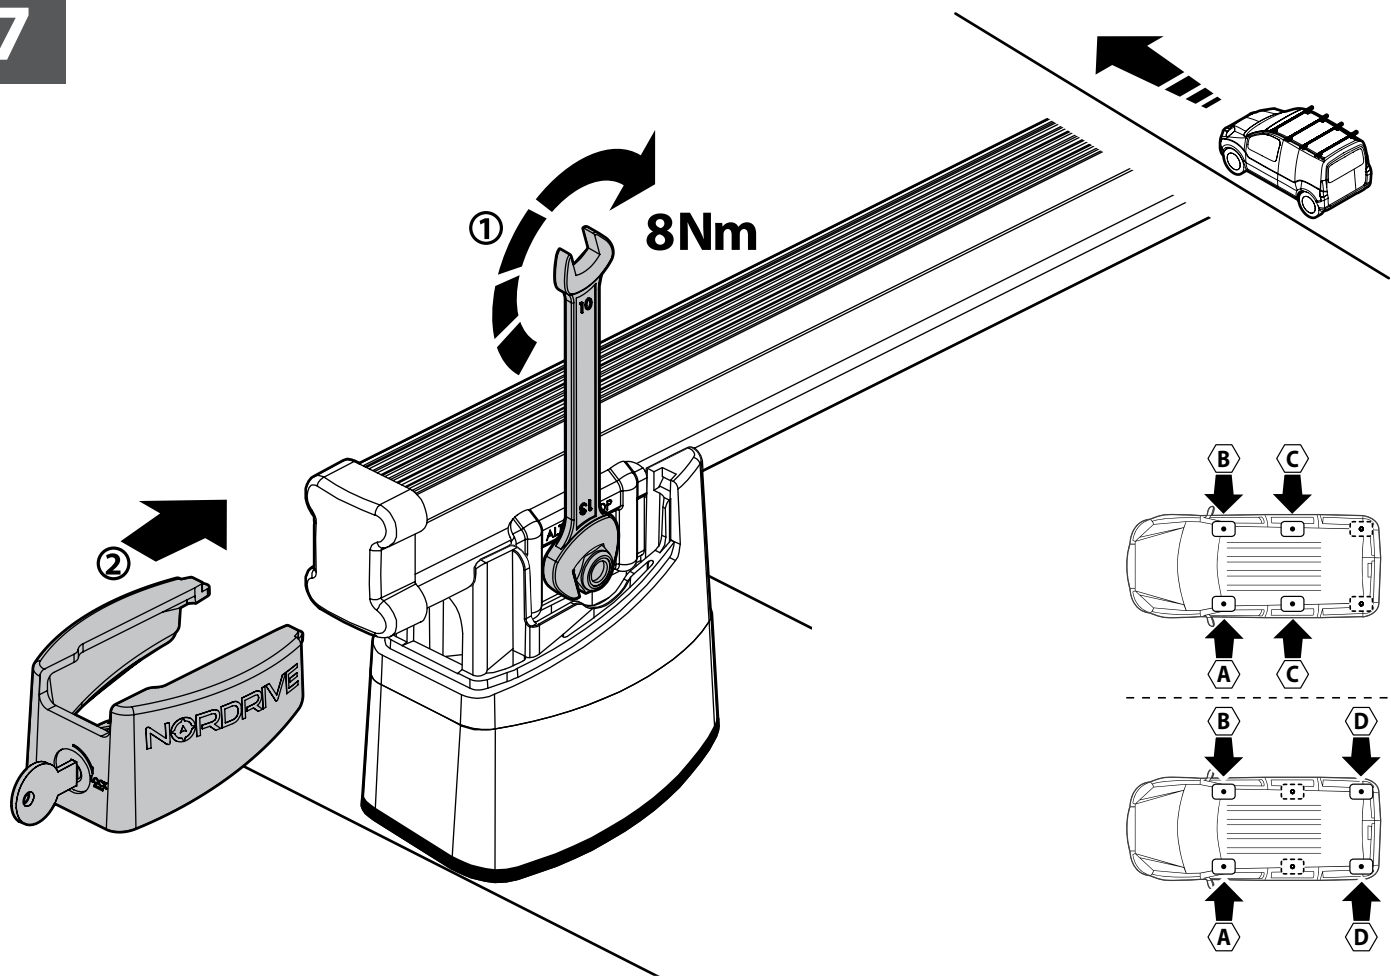

# 6

**2**

**1**

**3**

Diagram showing the assembly of the Kargo-Plus aluminium bar. Step 1 shows the bar being inserted into the car's roof rack. Step 2 shows a screw being inserted into the bar. Step 3 shows a washer being inserted into the bar. The car's roof rack is shown in the background.

Diagram showing the car's roof rack layout with four mounting points labeled A, B, C, and D. Arrows indicate the direction of the mounting points.

7

8